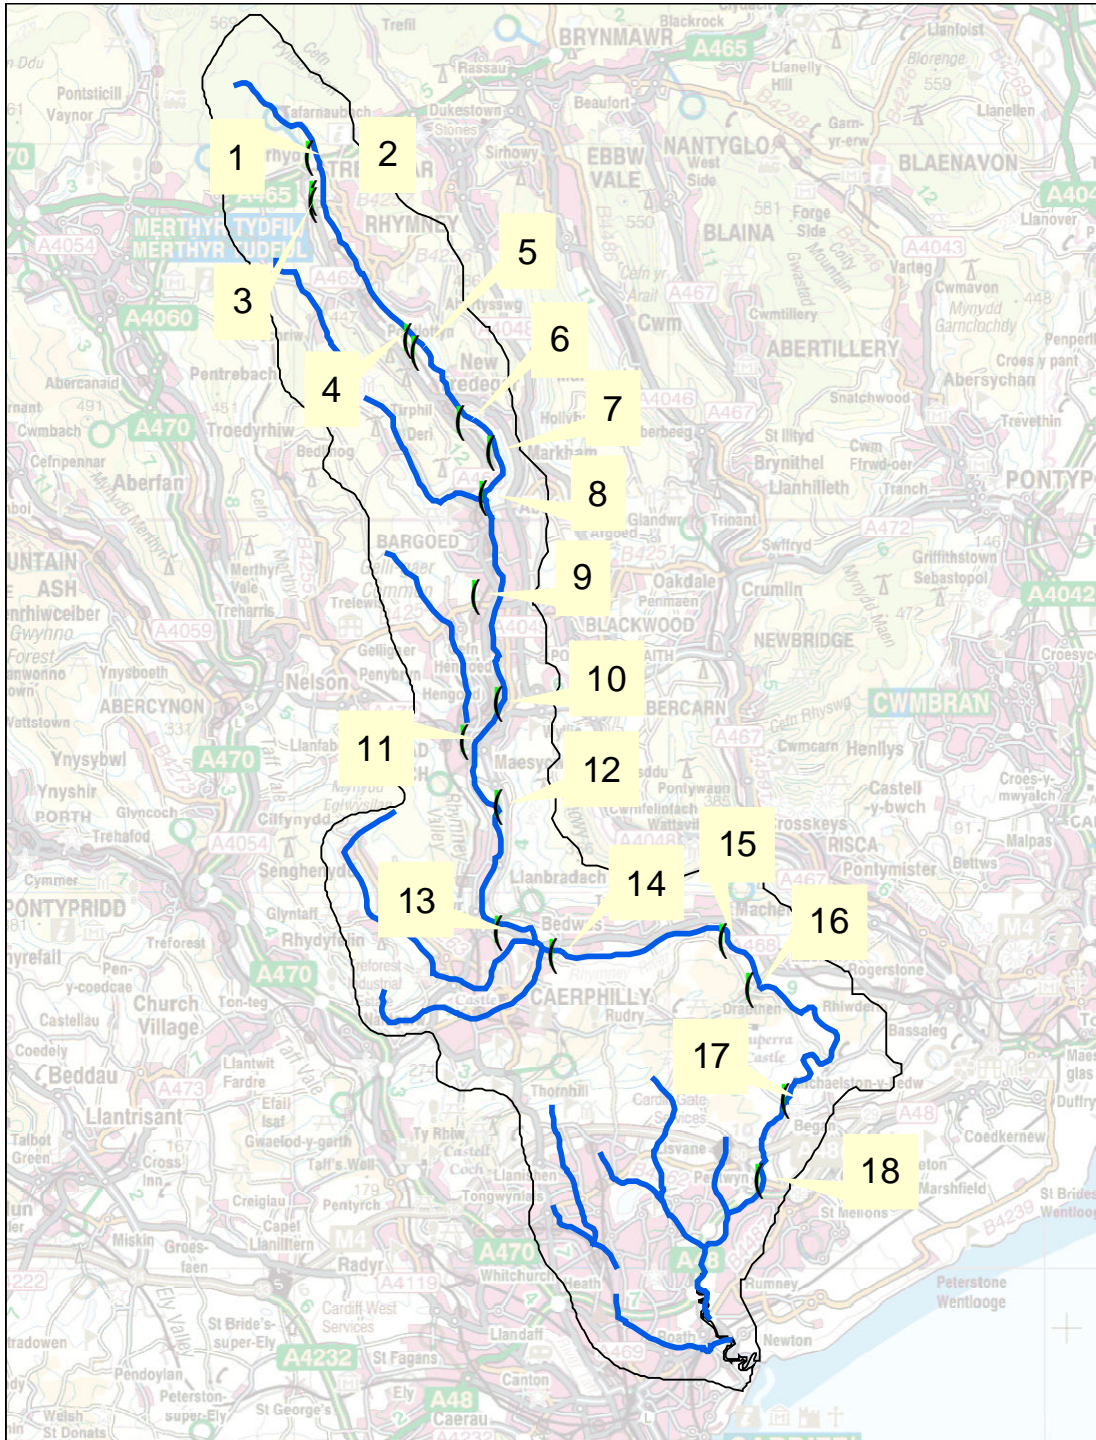

River Rhymney Flylife Monitoring Group Sites

River Rhydney Flylife Monitoring Group Log abundance results

NB Site 4 is on the Nant Tyswg a Tributary of the Rhydney River