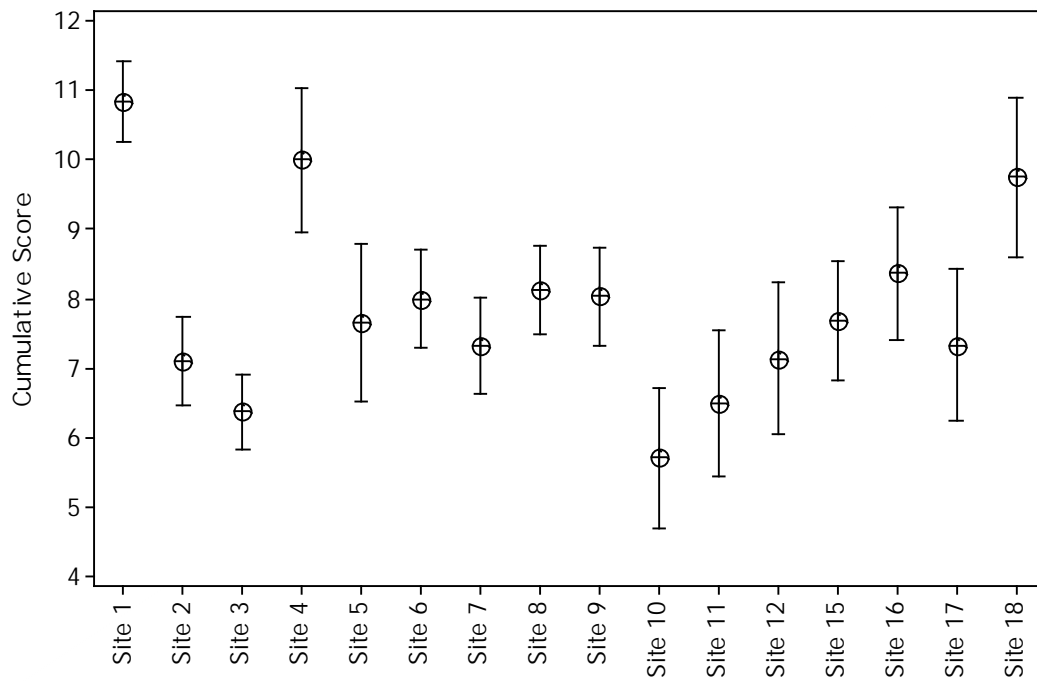

River Rhymney Flylife Monitoring Group Sites

River Rhydney Flylife Monitoring Group Log abundance results

NB Site 4 is on the Nant Tyswg a Tributary of the Rhydney River